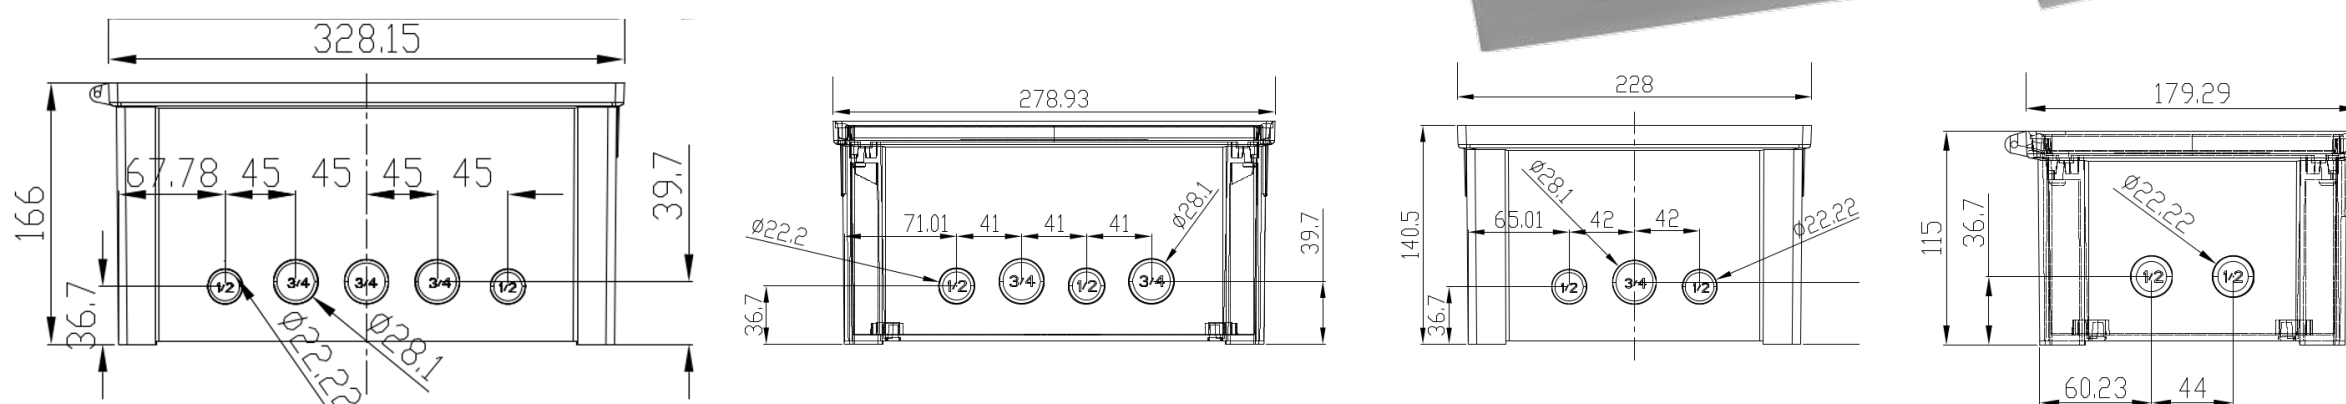

# ARCA is a Knock Out

Fibox is excited to announce the latest expansion of the of ARCA series.

Select ARCA Enclosures are now available with pre-formed knock outs! Fibox has the industries only NEMA 4X non-metallic enclosure with knock outs. Sized at 3/4 and 1/2 inches these pre-scored knock outs provide easy modification in the field or factory floor while still retaining its' high impact-resistance and durability

Call your customer service representative for pricing today.

Enclosure size LxWxD	Knock out Configuration:	Cover Type Order Number			Cover Options
		Screw Cover	Hinged Screw Cover	Hinged Latched Cover	
8x6x5	1/2" 1/2"	ARK865SC	ARK 865CHSC	ARK 865CHSSL	Gray Opaque or Clear
10x8x6	1/2" 3/4" 1/2"	ARK1086SC	ARK 1086CHSC	ARK 1086CHSSL	Gray Opaque or Clear
12x10x6	1/2" 3/4" 1/2" 3/4"	ARK12106SC	ARK12106CHSC	ARK12106CHSSL	Gray Opaque or Clear
14x12x7	1/2" 3/4" 3/4" 3/4" 1/2"	ARK14127SC	ARK1412CHSC	ARK14127CHSSL	Gray Opaque or Clear