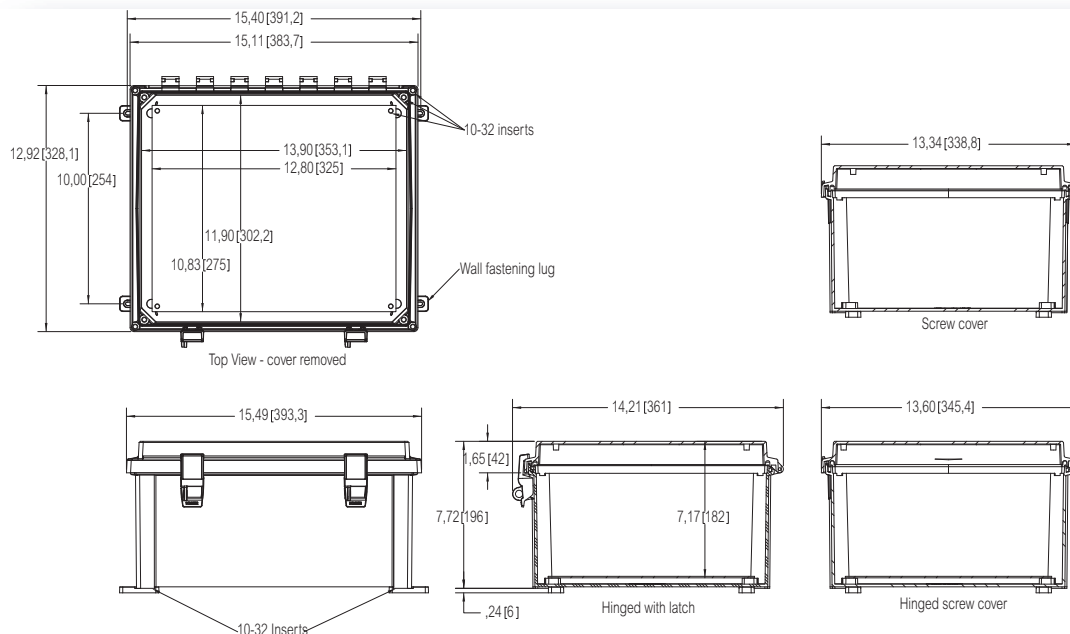

Accessories

Order symbol	Dimensions inch	Dimensions mm	Description
APBP1412	12.8 x 10.8	325 x 274	PVC Back Panel
ABP1412	12.8 x 10.8	325 x 274	Painted Steel Back Panel
ALBP1412	12.8 x 10.8	325 x 274	Aluminum Back Panel
ADFP1412	12.1 x 14.1	308 x 357	Dead Front Panel w/ screws
ASPK1412			Hinged Panel Kit incl. AL Panel
ASPHK14			Hinged Panel Kit w/o Panel
AMFL12			Mounting Flange Set for 12" Wide Enclosure