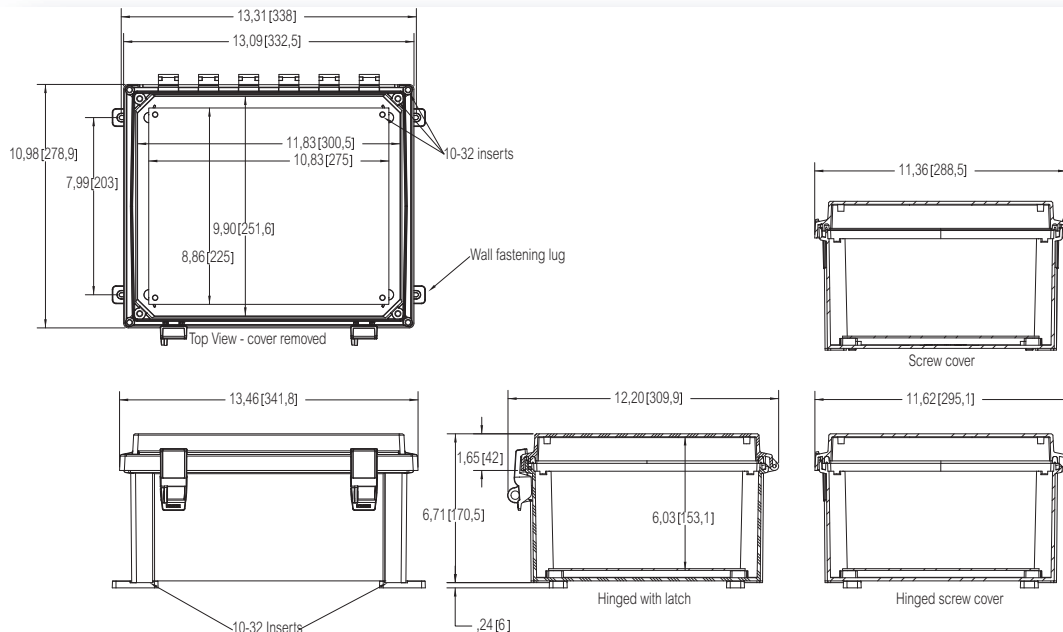

Accessories

Order symbol	Dimensions inch	Dimensions mm	Description
APBP1210	10.8 x 8.9	274 x 226	PVC Back Panel
ABP1210	10.8 x 8.9	274 x 226	Painted Steel Back Panel
ALBP1210	10.8 x 8.9	274 x 226	Aluminum Back Panel
ADFP1210	10.1 x 12.1	257 x 307	Dead Front Panel w/ screws
ASPK1210			Hinged Panel Kit incl. AL Panel
ASPHK12			Hinged Panel Kit w/o Panel
AMFL10			Mounting Flange Set for 10" Wide Enclosure