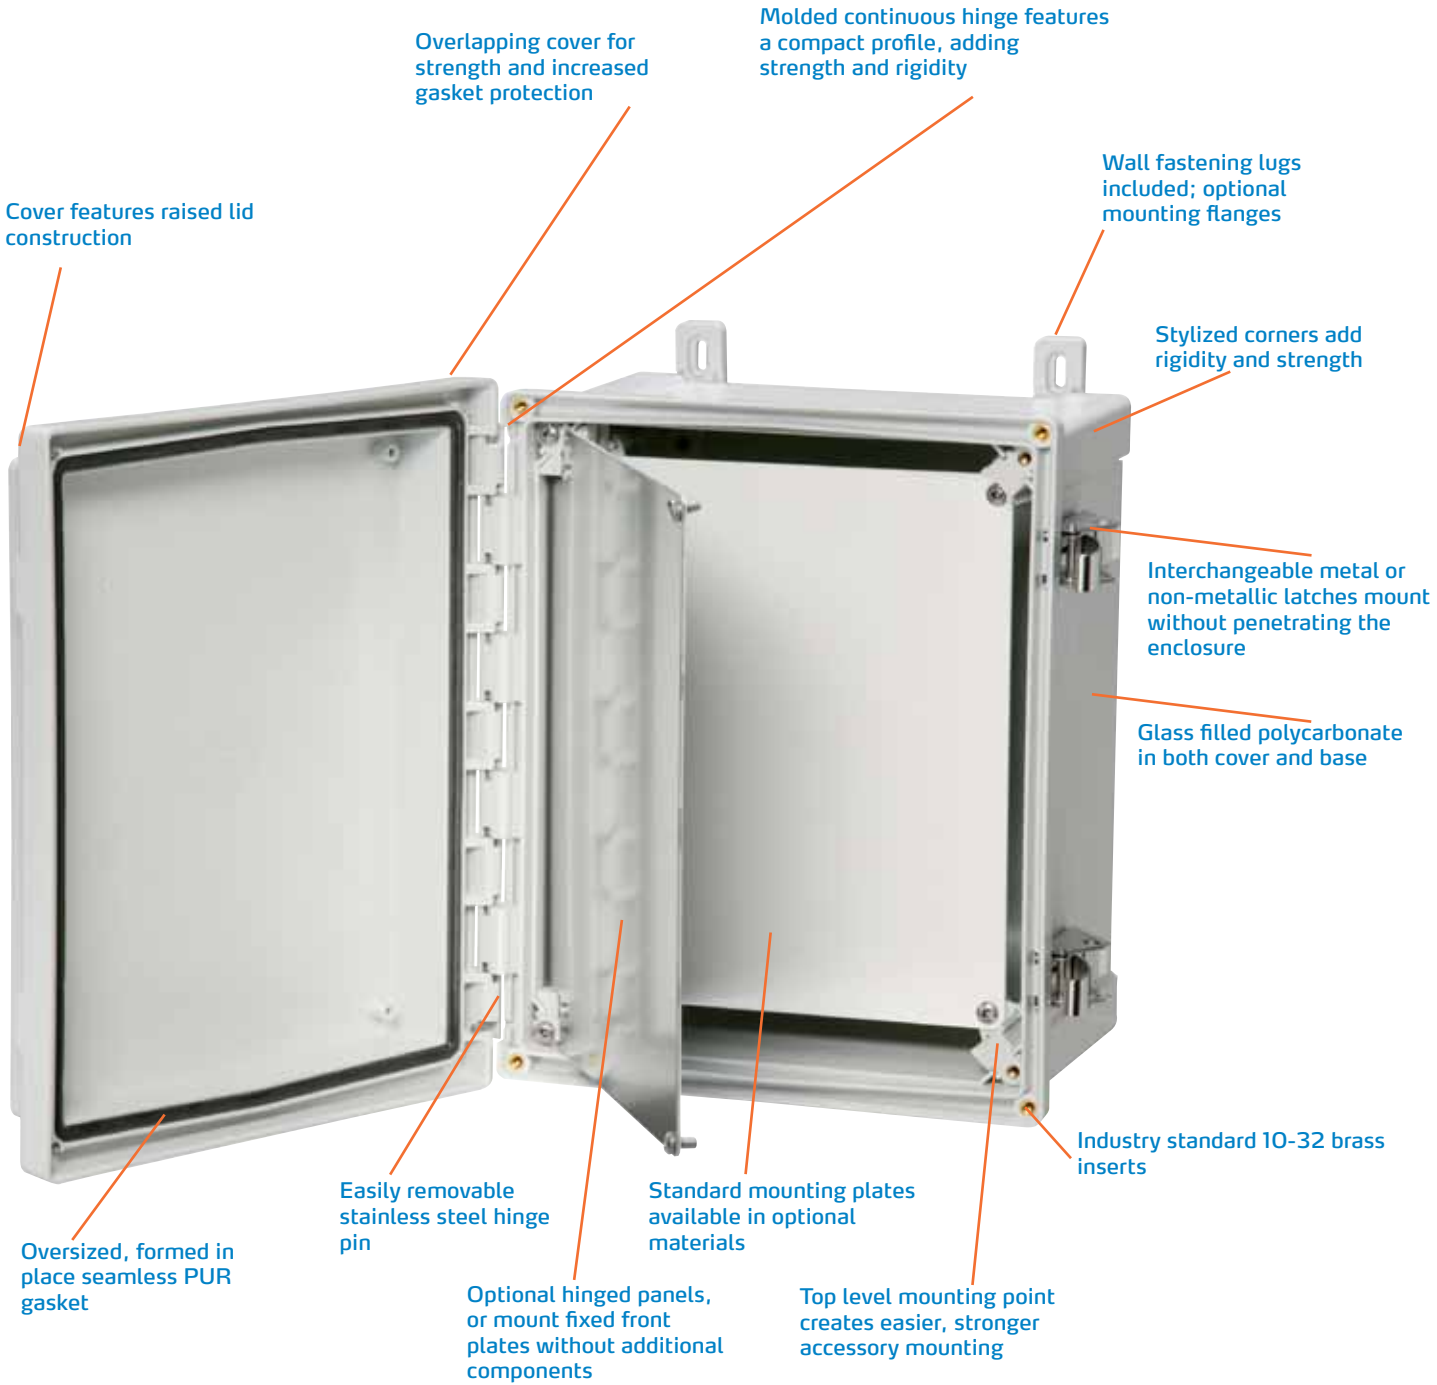

## Fibox ARCA

Fibox's new ARCA non-metallic enclosures provide users of classic electrical junction boxes an easy upgrade path to a high performance enclosure featuring 21st century technology. Precision, injection molded, ARCA enclosures feature excellent chemical resistance and the wide temperature utilization range of polycarbonate plastic. Available in classic JIC sizes, these enclosures feature industry standard dimensions and panels.

# ARCA

**Robust molded continuous hinge**

**Variety of latch options**

**Variable depth panel mounting**